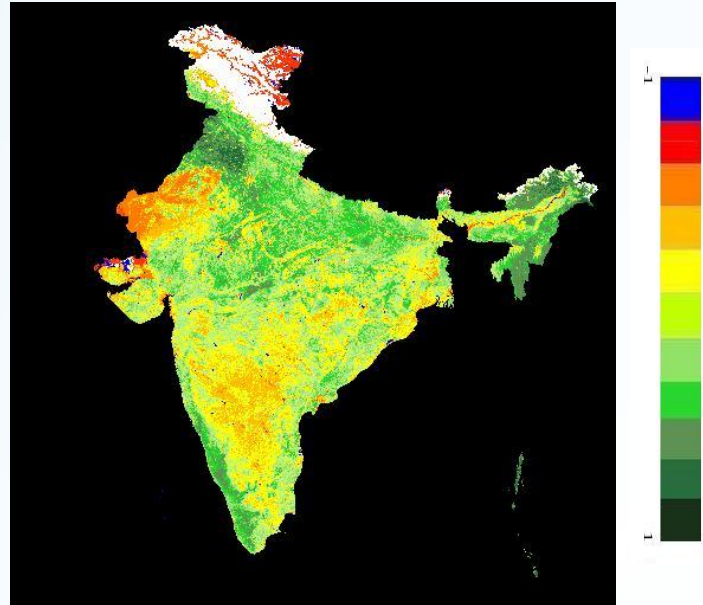

Full India 8-Day NDVI composites from Oceansat-3 :OCM-LAC

Normalized difference vegetation index (NDVI) is widely used vegetation index that quantifies the presence and vigor of vegetation in a particular area. NDVI is a powerful tool for assessing and monitoring vegetation health, which has wide-ranging applications in environmental, agricultural sciences, climate studies, land use planning and water resource management.

Indian imaging satellite EOS-06 was launched on 26th November 2022. It consists of four payloads viz. Ocean Color Monitor (OCM3), Sea Surface Temperature Monitor (SSTM), Ku-band Scatter meter and ARGOS. OCM3 has 13 spectral bands in VNIR spectral regions of electromagnetic spectrum (400 - 1010nm) with swath of 1440 km from 737 km altitude as listed in table1. OCM3 operates in two modes a) Local area coverage (LAC) to provide 360m of spatial resolution with temporal resolution of 2days and b) Global area coverage (GAC) to cover the whole global in low resolution (1KM) with high temporal resolution (4days). OCM3 spectral bands are originally designed for ocean color retrieval applications. Due to high SNR and the ability to measure spectral reflectance with narrow bandwidth, the data collected by OCM3 is also useful for the generation of land geophysical products.

NDVI composite for the period : 04 Feb2024 to 11 Feb2024

Format, Projection , Datum	Geo-Tiff, GCS, WGS-84
Spatial Resolution	360m
Radiometric Correction	Rayleigh corrected Top of Atmosphere (TOA)
Geometric Correction Level	Terrain corrected
Scale factor for NDVI	0.005; NDVI-Float = Digital Value* 0.005
Usable DN range	0 – 200
Masked Labels	250(Clouds and cloud shadows), 240 (snow), 255 (Image background)